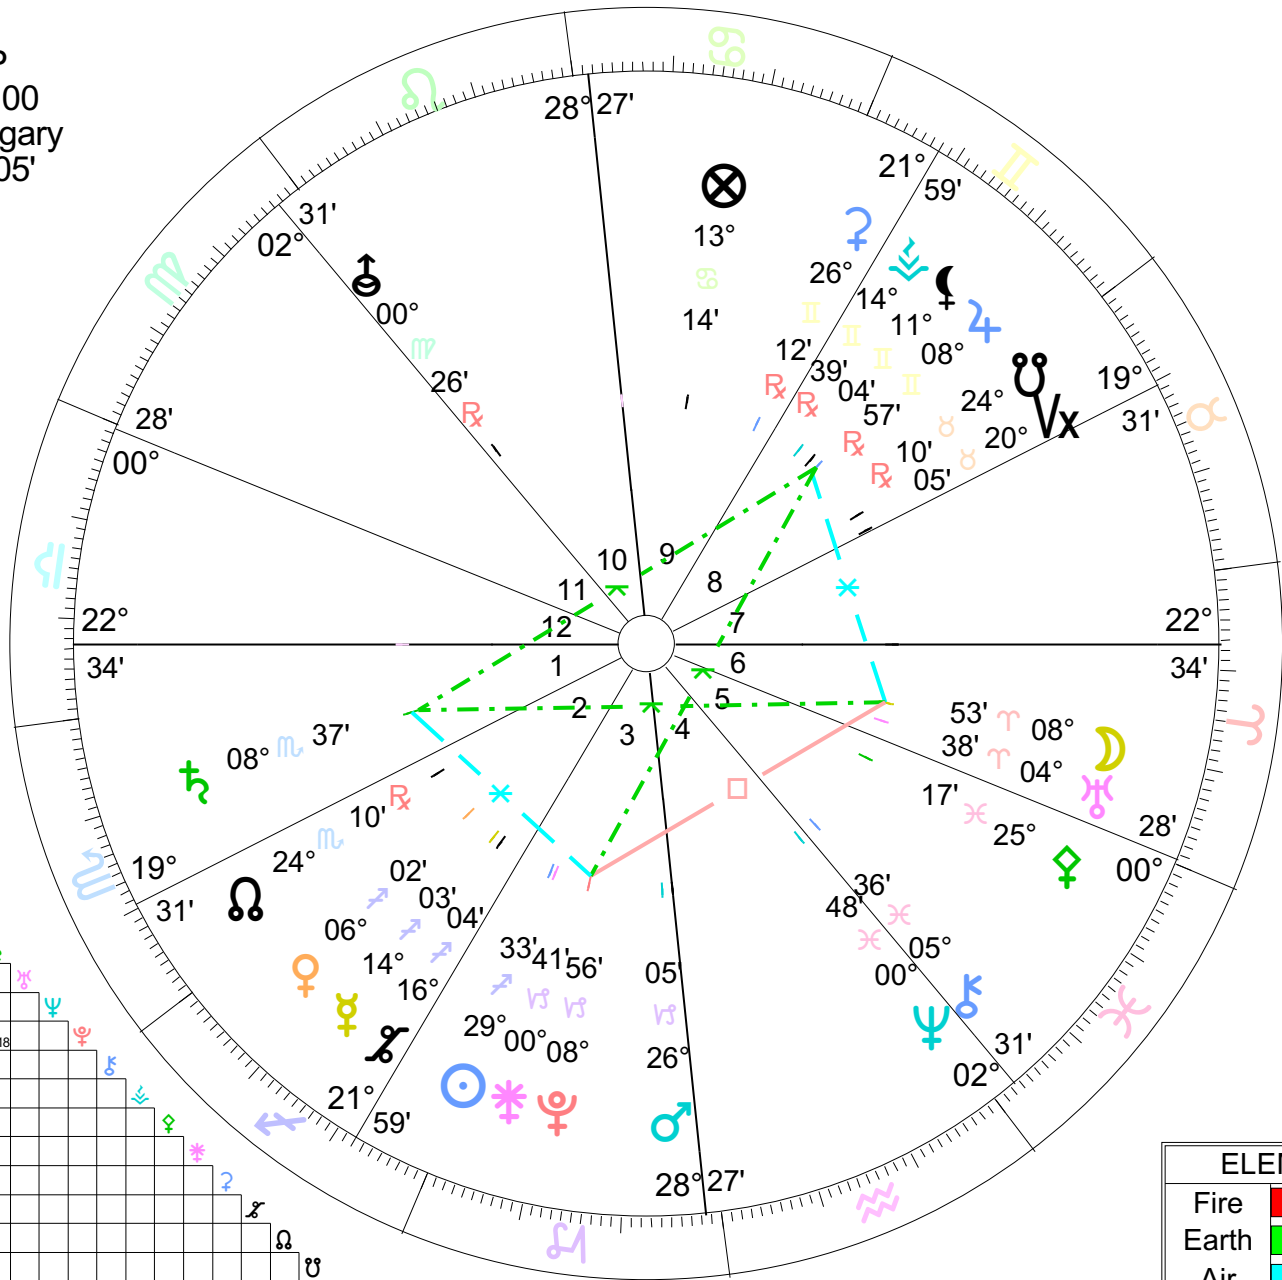

20121221
 Natal Chart
 21 Dec 2012, P
 01:46 CET -1:00
 Budapest, Hungary
 47°N30' 019°E05'
 Geocentric
 Tropical
 Placidus
 Mean Node

begin.pag

| Asp | Name | Angle |
|-----|-------------|---------|
| ♂ | Conjunction | 0°00' |
| ♋ | Opposition | 180°00' |
| △ | Trine | 120°00' |
| □ | Square | 90°00' |
| ✳ | Sextile | 60°00' |
| ✴ | Quincunx | 150°00' |

| Sg | Name | Sg | Name |
|----|--------|----|-------------|
| ♈ | Aries | ♎ | Libra |
| ♉ | Taurus | ♏ | Scorpio |
| ♊ | Gemini | ♐ | Sagittarius |
| ♋ | Cancer | ♑ | Capricorn |
| ♌ | Leo | ♒ | Aquarius |
| ♍ | Virgo | ♓ | Pisces |

| Pt | Name | Sg | Hs |
|----|------------|----|----|
| ☾ | Moon | ♊ | 6 |
| ☼ | Sun | ♏ | 3 |
| ☿ | Mercury | ♏ | 2 |
| ♀ | Venus | ♏ | 2 |
| ♂ | Mars | ♏ | 3 |
| ♃ | Jupiter | ♊ | 8 |
| ♄ | Saturn | ♏ | 1 |
| ♅ | Uranus | ♏ | 6 |
| ♆ | Neptune | ♏ | 4 |
| ♇ | Pluto | ♏ | 3 |
| ♁ | Chiron | ♏ | 5 |
| ♁ | Vesta | ♊ | 8 |
| ♁ | Pallas | ♏ | 5 |
| ♁ | Juno | ♏ | 3 |
| ♁ | Ceres | ♏ | 9 |
| ♁ | Astraea | ♏ | 2 |
| ♁ | North Node | ♏ | 2 |
| ♁ | South Node | ♏ | 8 |
| ♁ | Ascendant | ♏ | 1 |
| ♁ | Midheaven | ♏ | 10 |
| Vx | Vertex | ♏ | 8 |
| ♁ | Pt Fortune | ♏ | 9 |
| ♁ | Transpluto | ♏ | 10 |
| v | v | v | v |

ASPECTS

| | | | |
|---|---|---|---------|
| ♃ | ✴ | ♀ | 0°01' A |
| ☾ | □ | ♀ | 0°02' A |
| ☾ | ✳ | ♃ | 0°03' A |
| ☾ | ✴ | ♄ | 0°15' S |
| ♄ | ✳ | ♀ | 0°18' A |
| ♃ | ✴ | ♄ | 0°19' A |